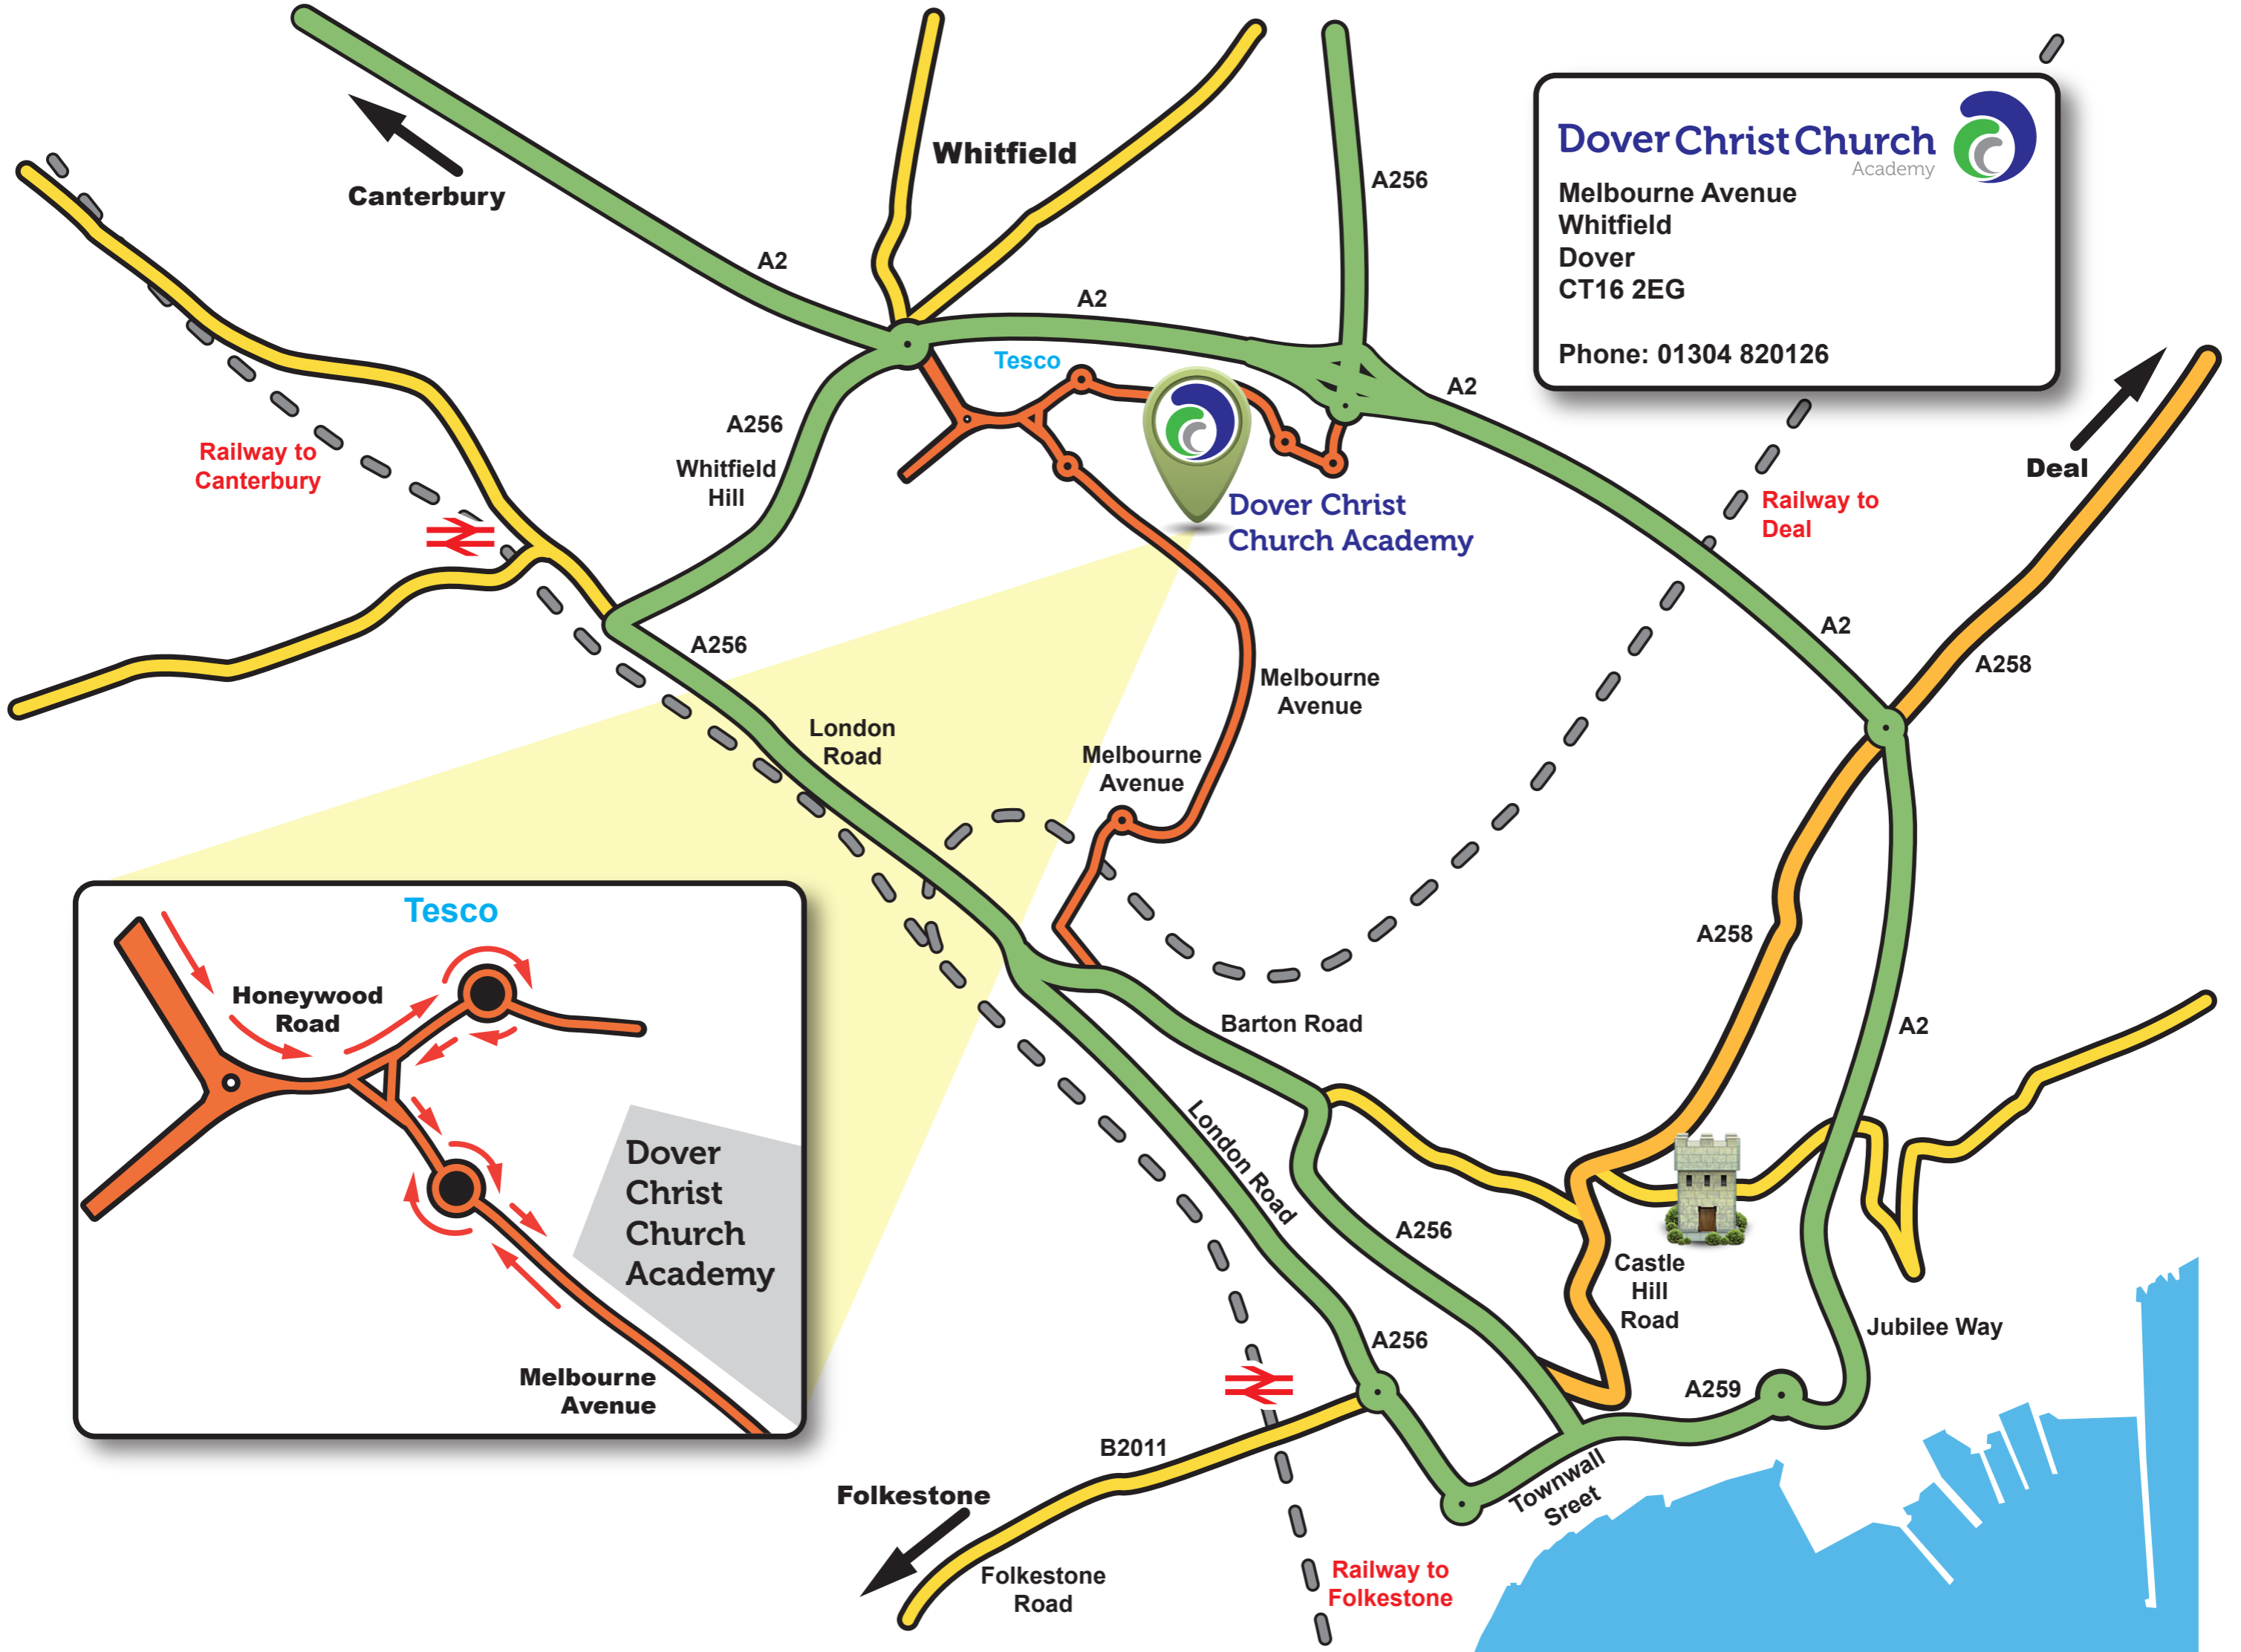

**Dover Christ Church Academy**

Melbourne Avenue  
Whitfield  
Dover  
CT16 2EG

Phone: 01304 820126

**Tesco**

Honeywood Road

Dover Christ Church Academy

Melbourne Avenue