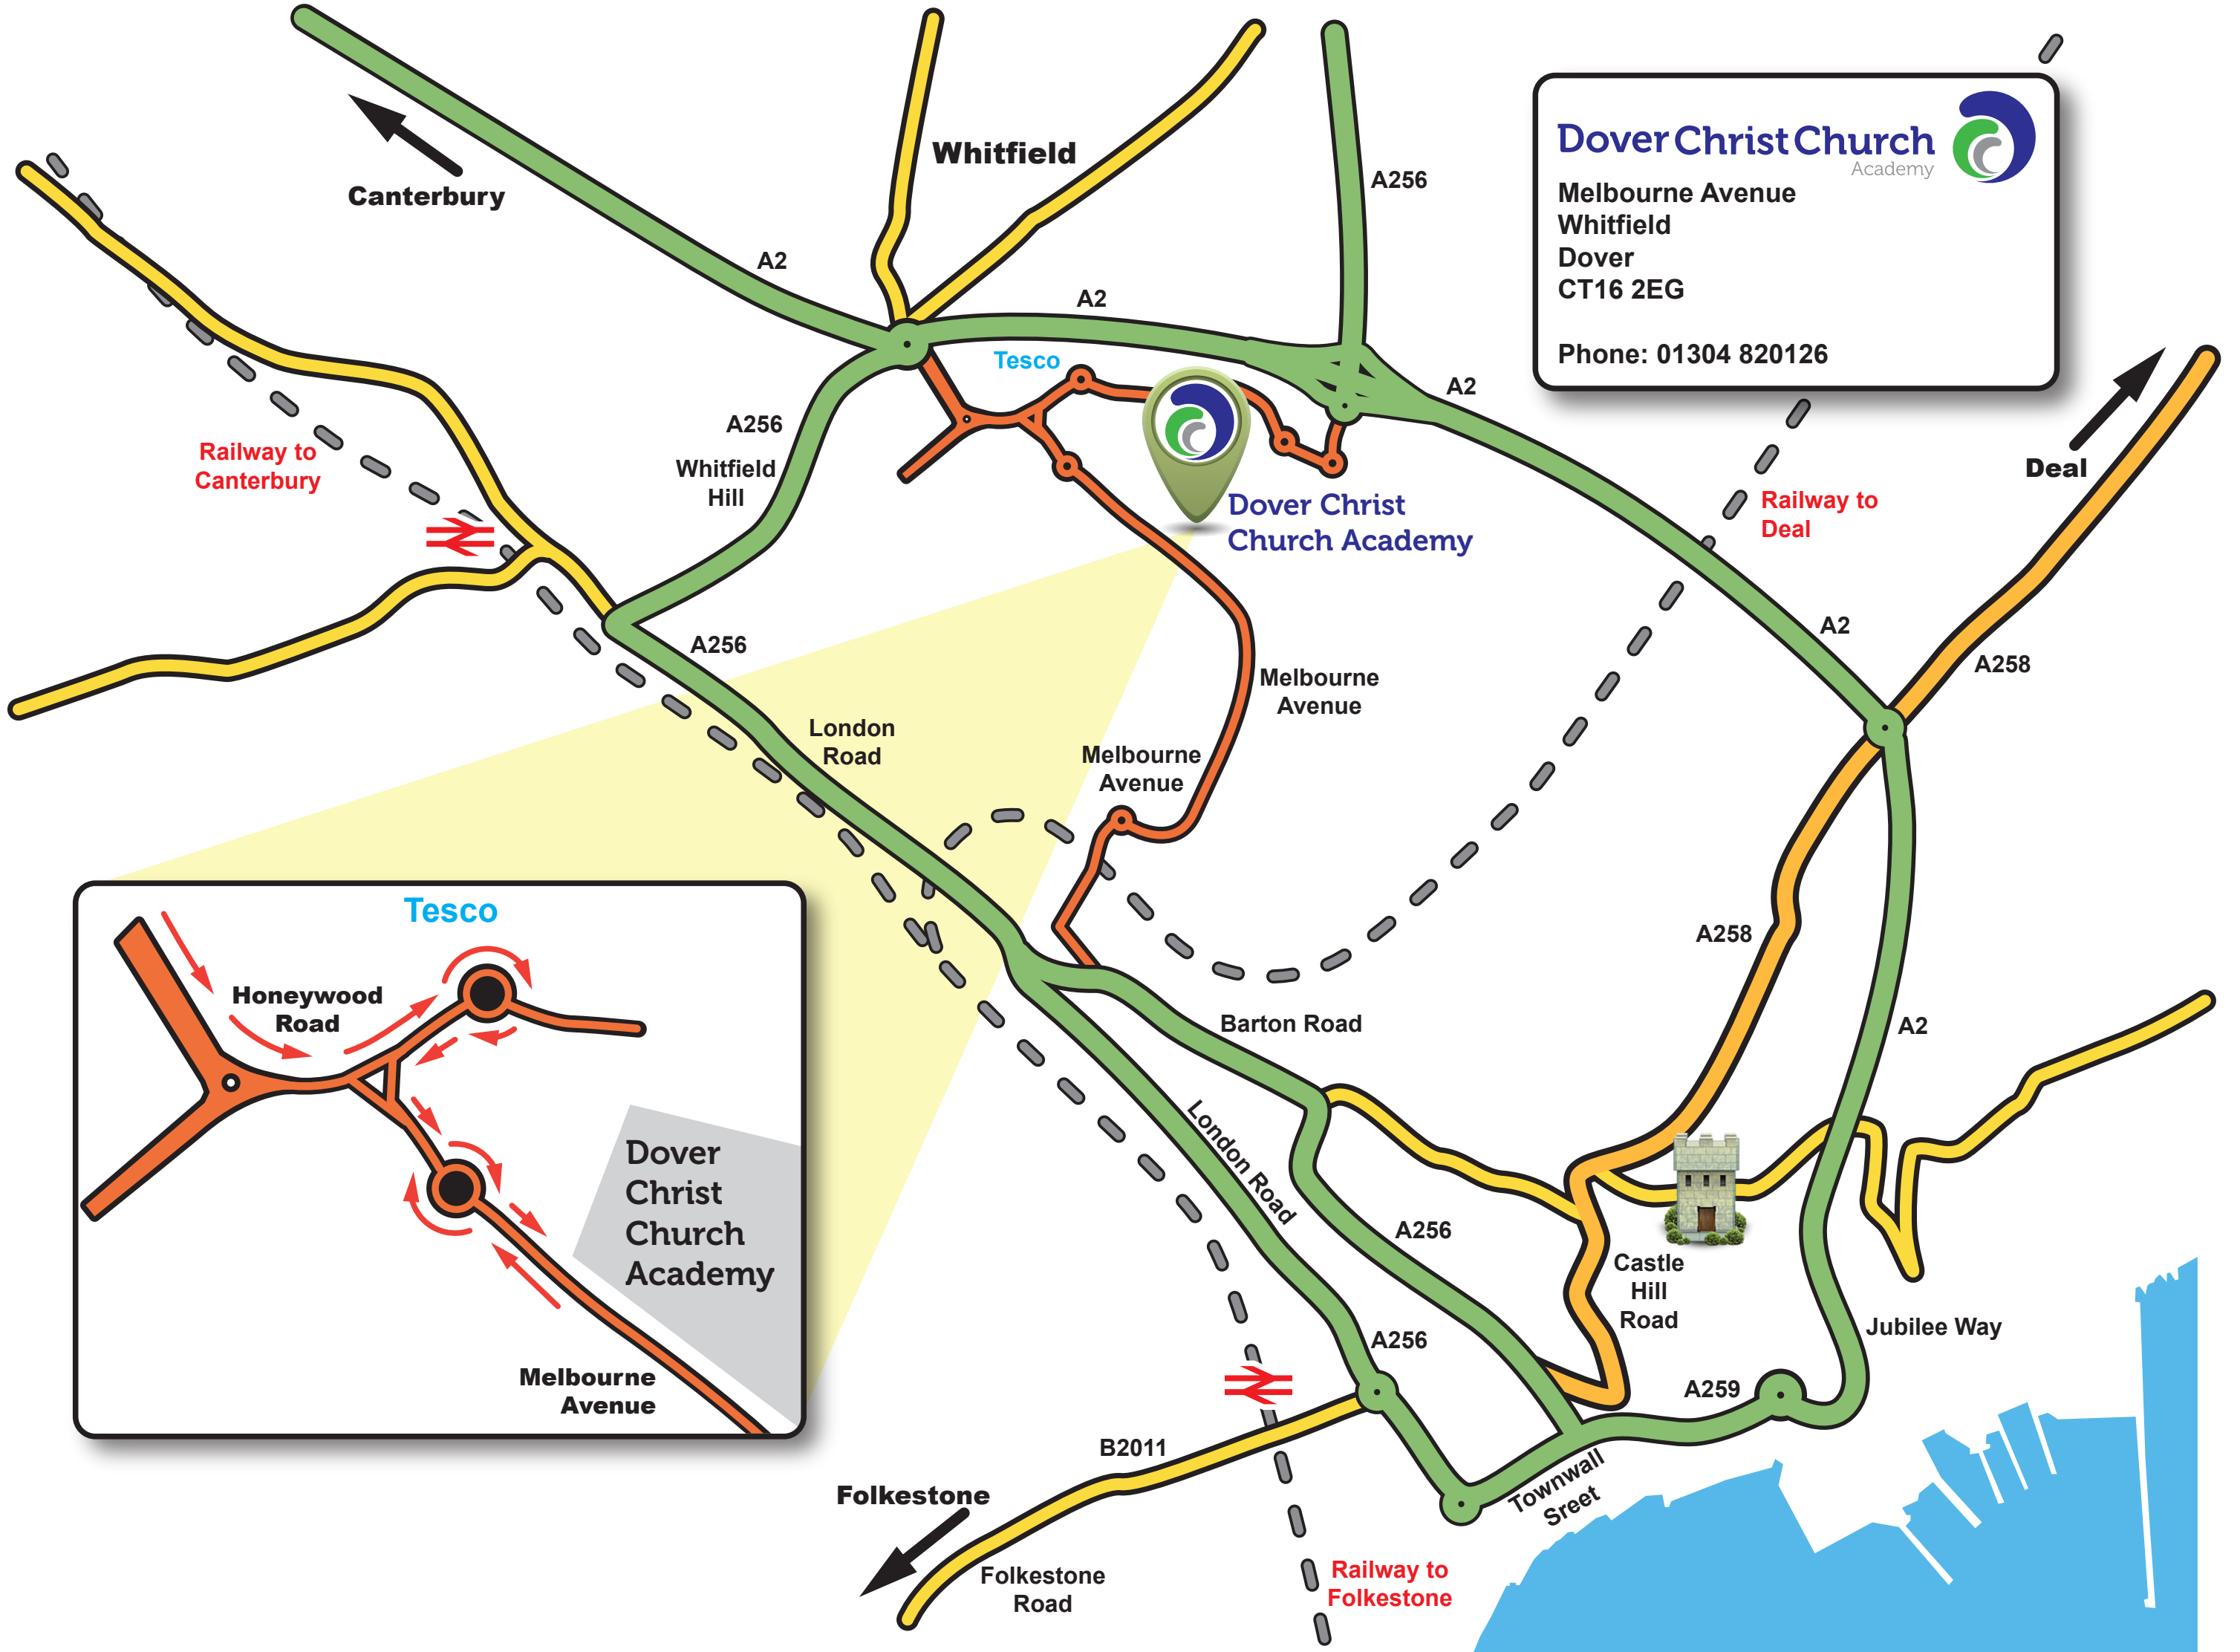

Dover Christ Church Academy

Melbourne Avenue
Whitfield
Dover
CT16 2EG

Phone: 01304 820126

Tesco

Honeywood Road

Dover Christ Church Academy

Melbourne Avenue